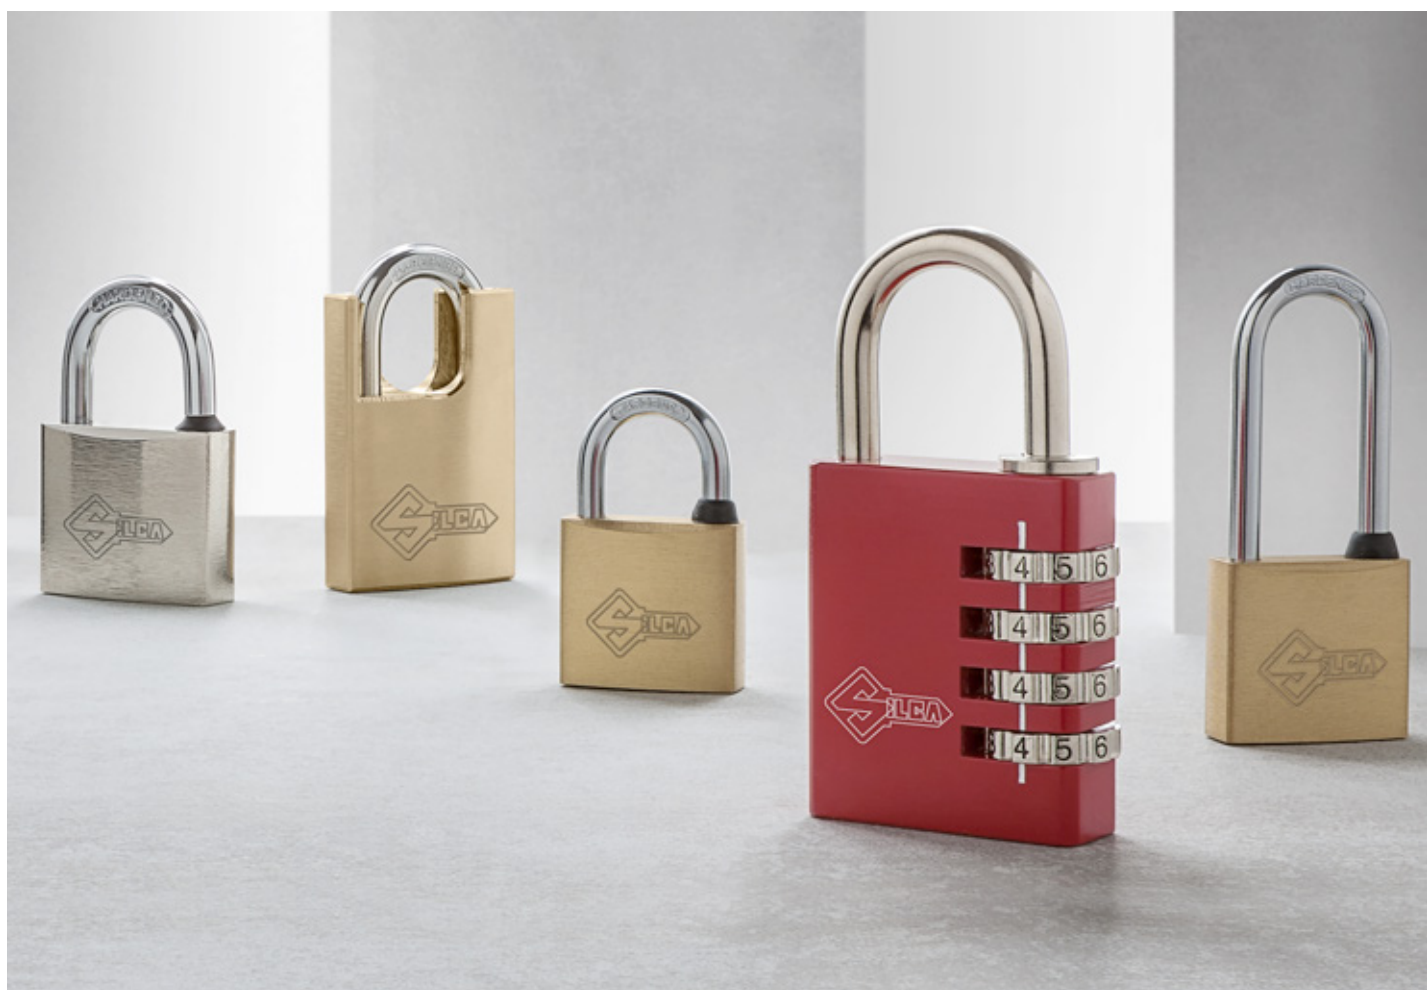

Box of 1

PADLOCKS

PADLOCKS

Discover **Silca Padlock** range: a complete and versatile collection designed to meet every security need, from everyday residential use to professional applications. Crafted with high-quality materials and engineered for durability, Silca padlocks deliver reliable protection you can trust in any situation.

Built to perform, each padlock features hardened, chrome-plated steel shackles, double-locking systems and anti-picking pins to ensure maximum resistance against tampering. Weather-resistant finishes and stainless-steel internal components provide long-lasting performance even in demanding environments.

The range includes a wide variety of models—from lightweight combination locks for travel to heavy-duty solutions for gates, shutters and industrial use—offering flexibility and choice for every customer. Selected models are TSA-certified, making them ideal for international travel.

Supplied in practical, ready-to-display packaging, Silca Padlock is more than security: it's a smart, professional solution designed to attract attention, inspire confidence and invite customers to explore the full range.